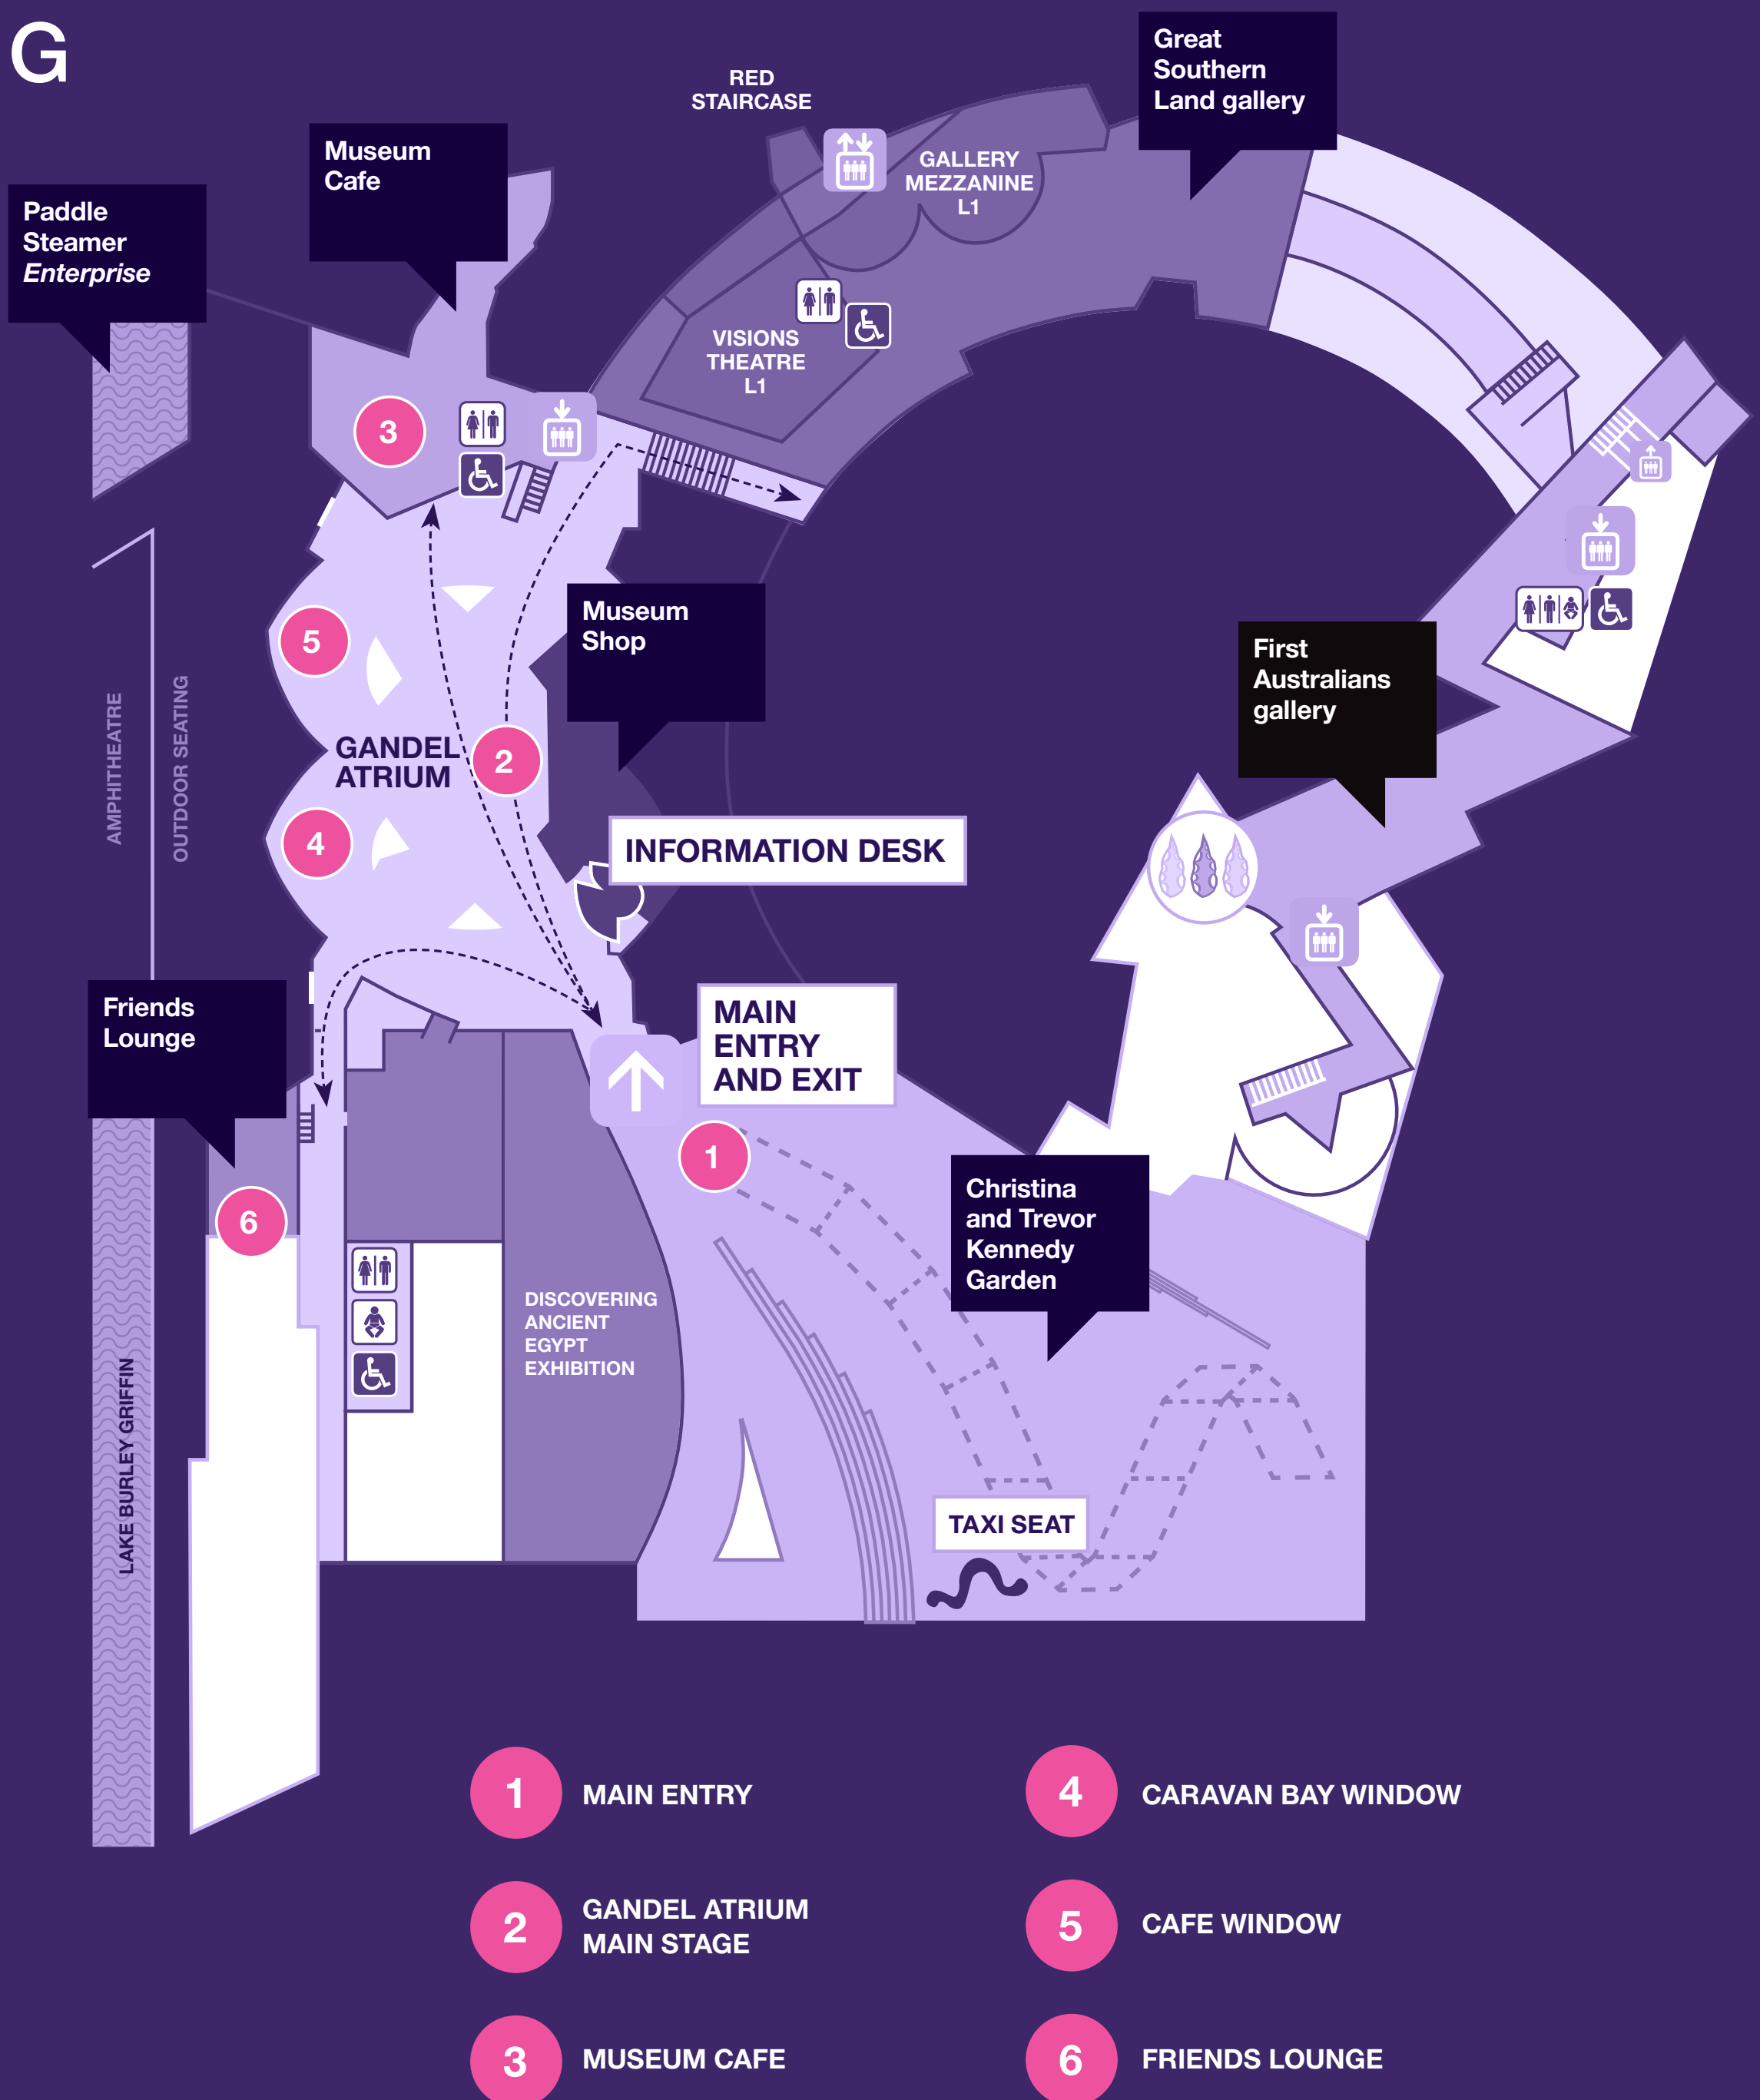

MAP

G

[BACK TO MENU](#)